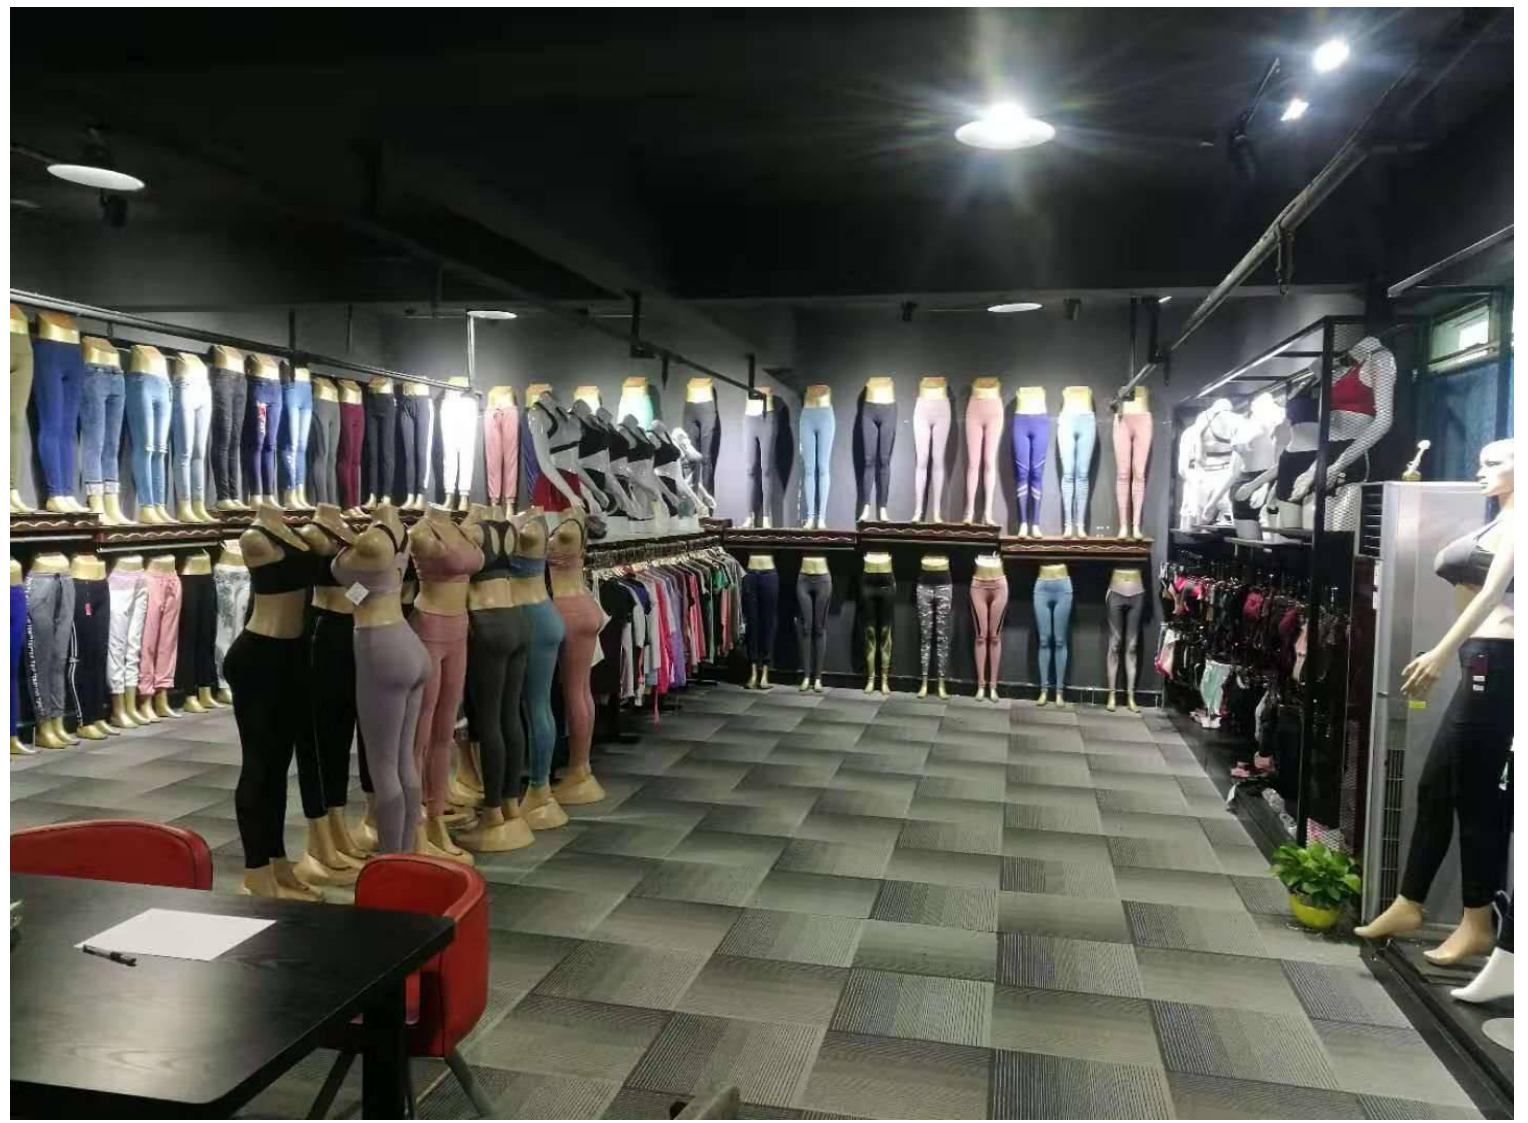

办公区

展厅

拿走

产标识卡  
规格型号  
数量  
日期  
备注

DRINK!  
YOU VE GOT IT  
KEEP DRINKING  
6PM- HALFWAY THERE!  
6PM- NO EXCUSES  
6PM- A LITTLE BIT MORE  
6PM- YOU MADE IT!

TO MORNING  
HATE YOURSELF  
REMEMBER YOUR GOAL  
KEEP CHUGGING  
FEELING AWESOME  
DON'T GIVE UP  
ALMOST FINISHED  
YOU DID IT

5AM  
6AM YOU'VE GOT IT  
7AM DON'T STOP  
8AM LET'S GET IT  
9AM KEEP CHUGGING  
10AM NO EXCUSES  
11AM A LITTLE BIT MORE  
12PM WELL DONE!

7AM  
8AM  
9AM  
10AM  
11AM  
12AM

PEACE

禁止  
拿走

禁止  
拿取

禁止  
拿取