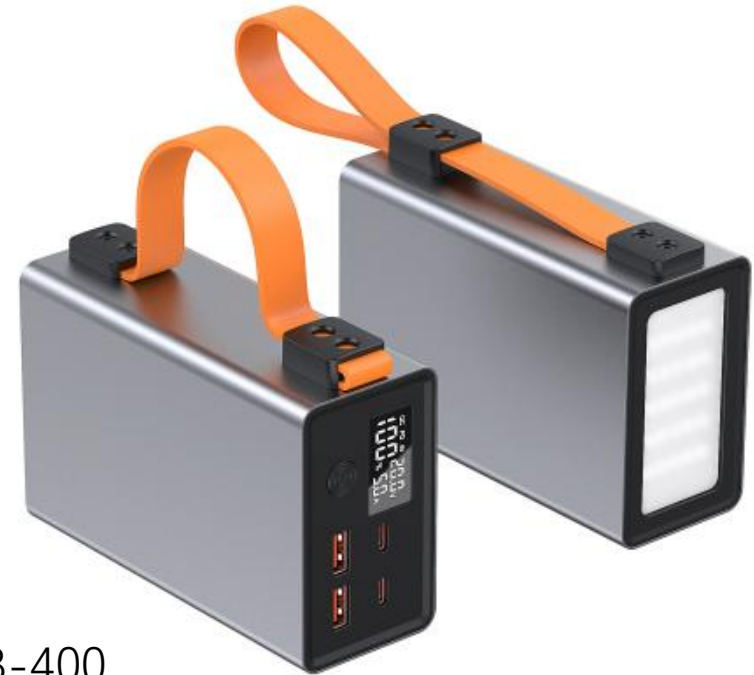

USB 1 output: 5V/4.5A 5V/3A 9V/2A 12V/1.5A

USB 2 output: 5V/4.5A 5V/3A 9V/2A 12V/1.5A

C1+C2,C1+C2+USB1+USB2=5V3A

Material: ABS + Metal

Accessory cable length and spec.: TypeC-TYPE-C 30CM

Product size: 110* 73*48mm