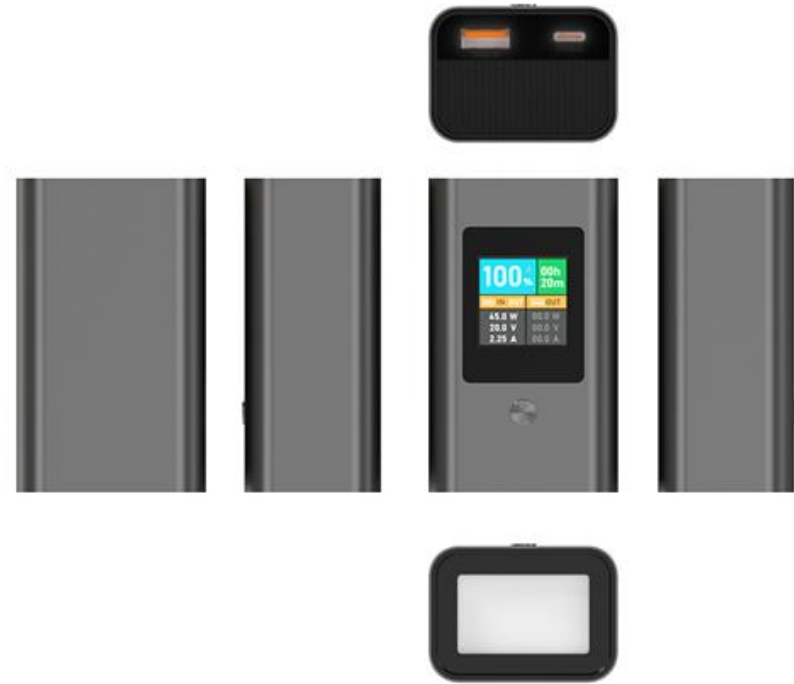

MODEL: EB-F23

Battery capacity: 10000mAh

TypeC input: 5V/3A,9V/3A,12V/3A,15V/3A,20V/2.25A

TypeC Output: 5V/3A,9V/3A,12V/3A,15V/3A,20V/2.25A

USB Output: 4.5V5A,9V2.5A,12V1.87A

Material: PC+Metal

Accessory cable length and spec.: TYPE-C TYPE-C 30CM

Product size: 86.5*50*36MM