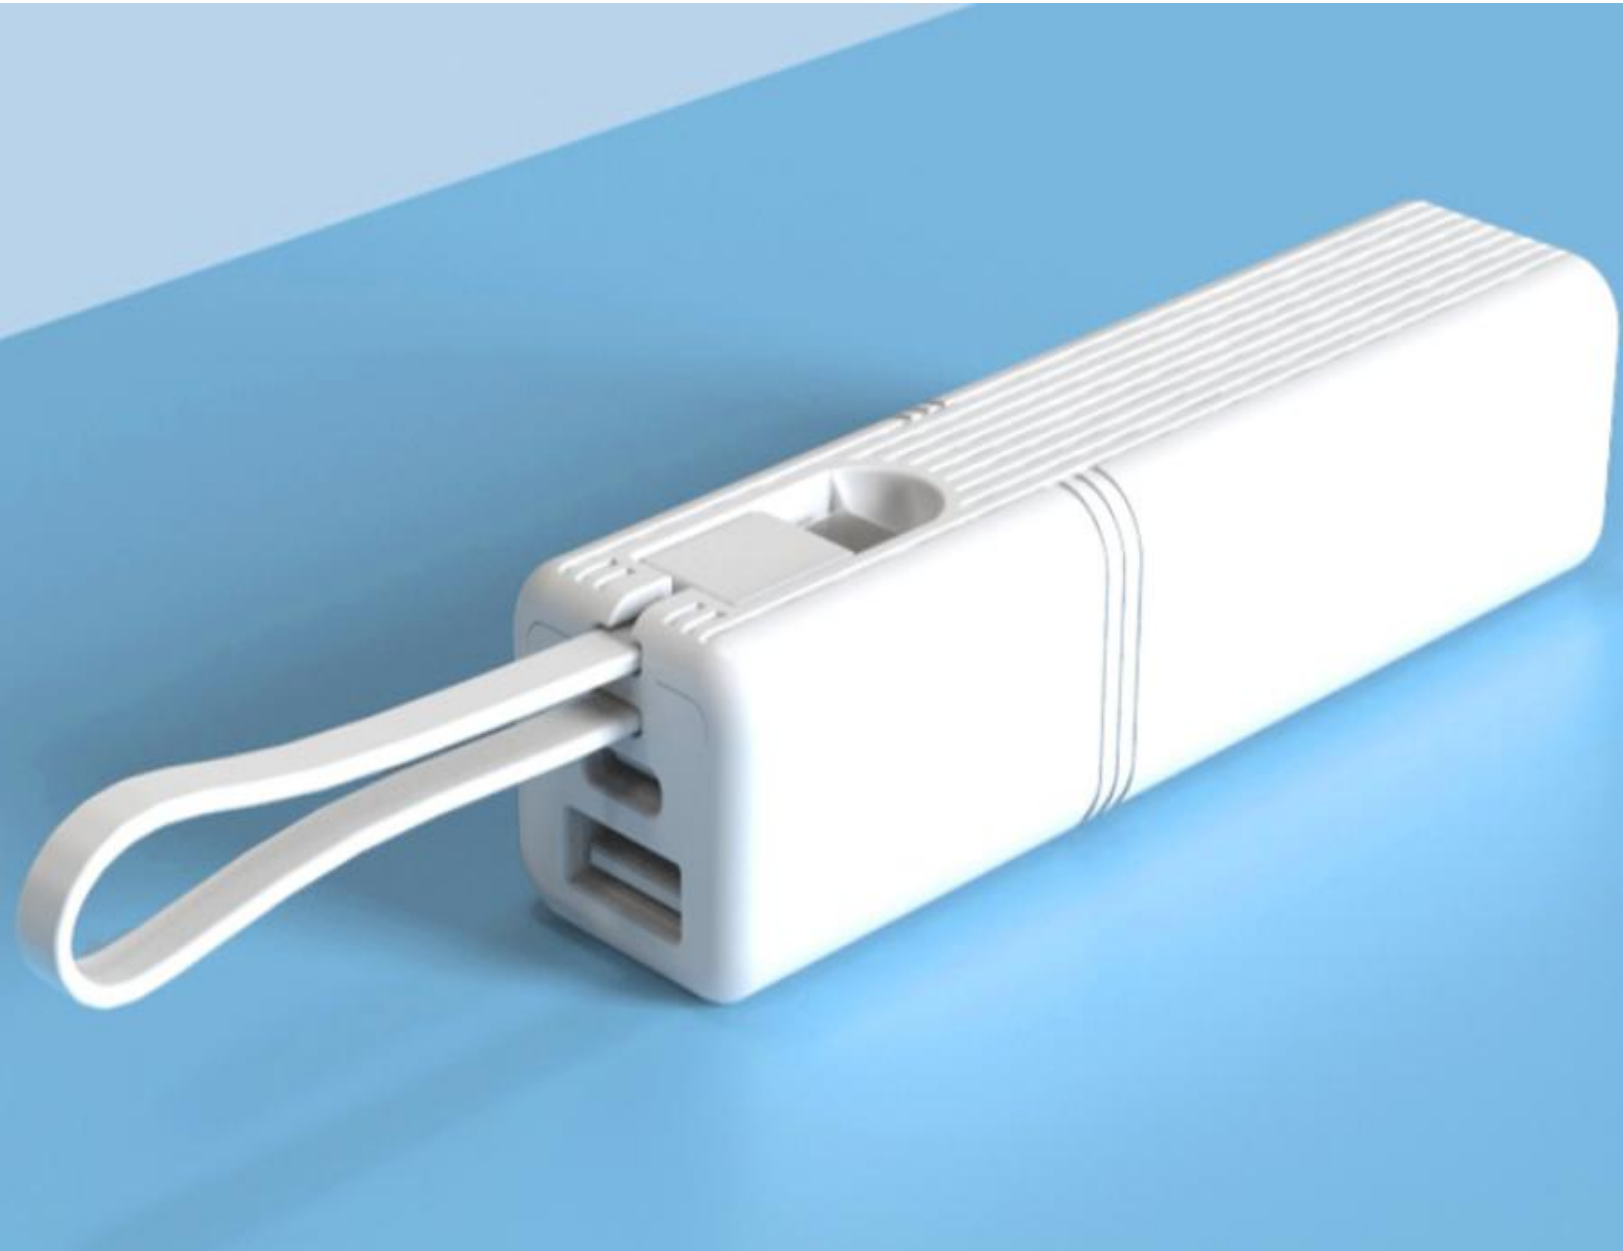

Material: ABS+Metal

Accessory cable length and spec.: 30CM 9V2A

Product size: 110*71.5*15.8MM

Portable 5000mAh large capacity mobile power supply

Model: EB-HXH85

Battery Capacity : 5000MA

Typec input: 5V/2A