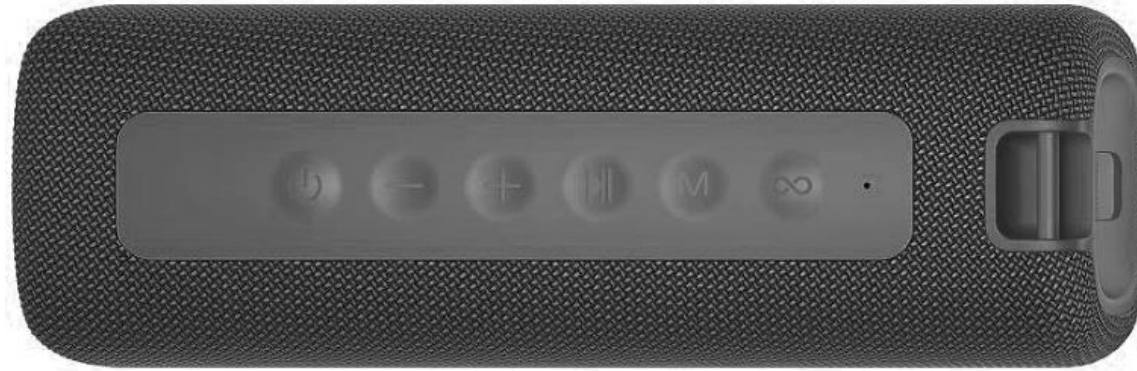

Fabric speaker
high sound quality

Model:EB-MY181
Bluetooth Version: JL5.3
Battery Capacity: 3.7V/1800mAh
Typec input: 5V/1A
Speaker : 4Ω5W*2 + vibrating diaphragm*1
SNR: ≥ 95 dB
Frequency response: 100Hz-20KHz
Playing time: Max Volume:2H, Middle Volume:4H
Stand by time: Six months
Accessory cable length and spec:
30CM、5V/1A、Typec
Product size: 213*75*75mm