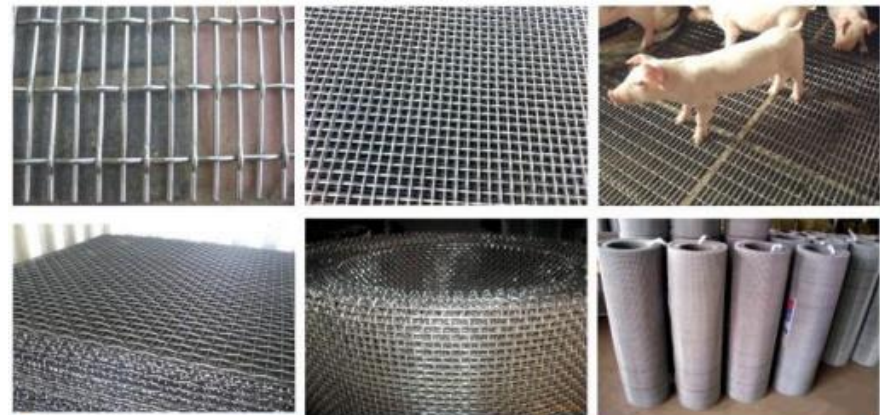

不锈钢网(金刚网) STAINLESS STEEL WIRE

轧花网 CRIMPED WIRE MESH

材料: 302、304、304L、316、316L等不锈钢丝。
编织及特点: 平织、斜织、密纹编织而成, 具有耐酸、耐碱、耐高温、耐磨等性能。
用途: 用于矿业、石油、化工、食品、医药、机械制造等行业。
Materials: 302, 304, 304L, 316, 316L stainless steel wire.
Weaving and characteristics: Plain weave, twilled weave, dutch weave, it has the characteristics of heat-resisting, acid-resisting, wear-resisting, alkali-resisting.
Uses: Used in mine, petroleum, chemical industry, food industry, medicine, machine-making etc.

材料: 黑铜丝、白铜丝、铅丝、不锈钢丝等。
编织及特点: 先轧后编, 结构坚固。
用途: 多用于煤山、矿山、建筑等行业。
Materials: Black steel wire, white steel wire, lead wire, stainless steel wire, etc.
Weaving and characteristics: Crimped before woven, stable structure.
Uses: Mainly used in coal, mine, building, etc.

Specification List of Crimped Wire Mesh/Wire Mesh for Roast

Wire Gauge SWG	Wire Diameter mm	Mesh/Inch	Aperture mm	Weight kg/m²
14	2.0	21	1	4.2
8	4.05	18	1	15
25	0.50	20	0.61	2.6
23	0.61	18	0.8	3.4
24	0.55	16	0.1	2.5
24	0.55	14	0.12	4
22	0.71	12	0.14	2.94
19	1	2.3	0.18	1.45
6	4.8	1.2	2	20
6	4.8	1	2	20
6	4.8	0.7	3	14
14	2.0	5.08	0.3	12
14	2.0	2.1	1	2.5
14	2.0	3.6	1.5	1.9