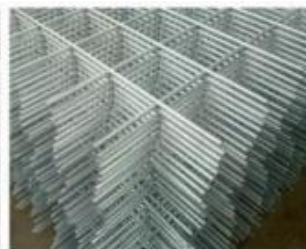

电焊网片 WELDED WIRE MESH PANEL

产品特点:防腐,防老化、抗晒,耐热等特点。防腐形式有电镀、热镀。喷塑'浸塑。

丝径:2mm-14mm规格:2.3mx11.5m

Galvanized welded wire mesh panel is made of superior quality welded mesh, with flat even surtace, firm structure, be widely used in bullding. food, agriculture and so on.

Wire dia: 2mm-14mm size:2 3mx11.5m

种类:不锈钢网片、黑铁丝网片、镀锌铁丝网片、涂塑网片、带框网片、折弯网片

Assortments available:Welded stainless steel wire mesh panel
Galvanized welded wire mesh panel(Hot Dipped Galand Electric Gal)
PVC coated welded wire mesh panel