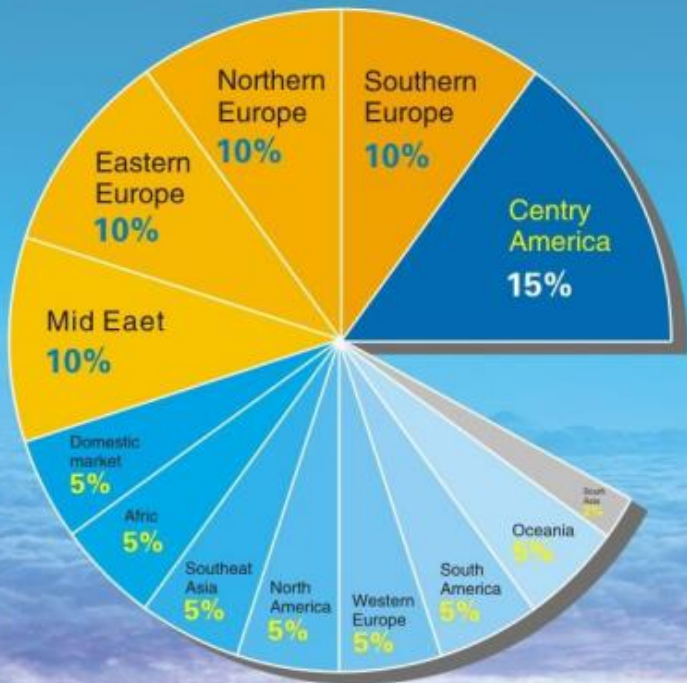

业绩展示

RESULTS SHOWING