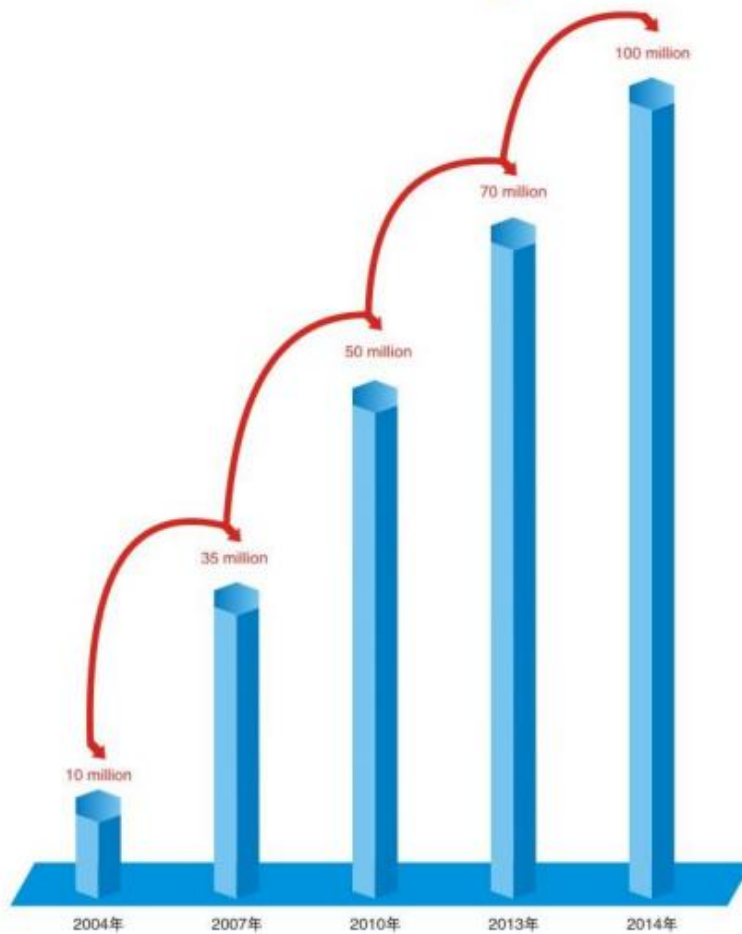

业绩展示

RESULTS SHOWING