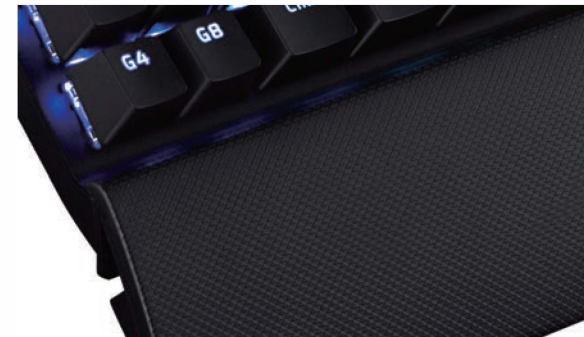

BUILT-IN VOLUME WHEEL

For direct adjustment of the audio level without interruptions

CONVENIENT, DETACHABLE WRIST REST

Ergonomically designed with textured surface, it provides the comfort and stability you need to enhance your gameplay