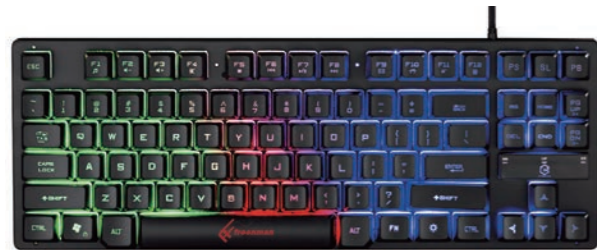

FK10

SPECIFICATION

Key layout: TKL
Dimensions: 360 x 135 x 36 mm
Net weight: 494 g
Connection type: wired
Compact, tenkeyless design
It's great for travel, you'll have more room for your mouse
Backlight: single rainbow