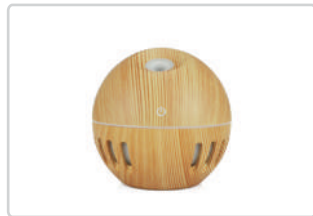

MODEL:004H

Capacity:	130ml	Output:	DC5V/0.5A
Material :	PP+ABS	power:	Max 1.5W
size:	100X100X98mm	Usage area:	10-15m²
weight:	~150g	Frequency:	3MHZ
Input:	100V-240V AC	Noise:	< 35db(A)

004B