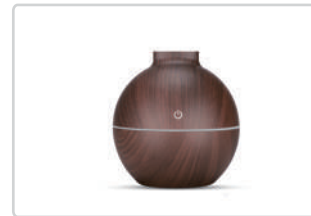

009B

009E

009H

009Y

Capacity:	130ml	Output:	DC5V/0.5A
Material :	PP+ABS	power:	Max 1.5W
size:	100X100X98mm	Usage area:	10-15m ²
weight:	~150g	Frequency:	3MHZ
Input:	100V-240V AC	Noise:	< 35db(A)

010B

010H

010Y