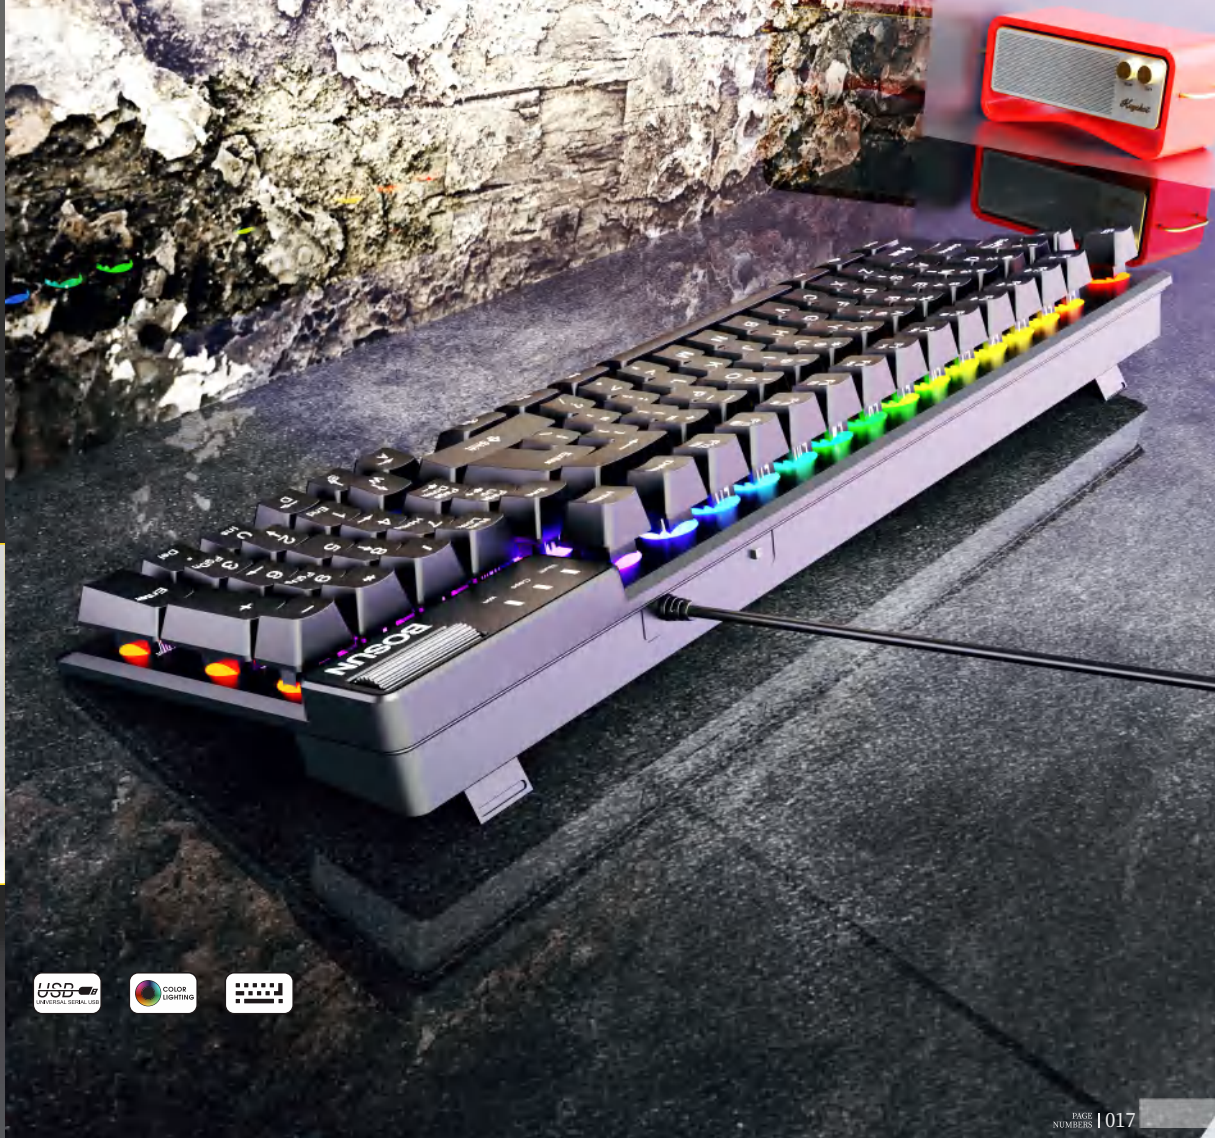

Product color display:

Gaming Keyboard

Model:BO-GK600

Illuminated Gaming Keyboard

Dimension:450*173*30mm

Gaming keyboard with full size layout, Rainbow Wave illumination and 8 multimedia keys

Product color display:

Gaming Keyboard

Model:BO-GK700

TKL Illuminated Gaming Keyboard

Dimension:365*174*37mm

Rainbow Wave illumination and 8 multimedia keys

Product color display:

Gaming Keyboard

➤ Model:BO-GK800

Illuminated Gaming Keyboard

Dimension:400*140*44mm

Gaming keyboard with multicolour LED illumination

Keys:98keys+ roller key

➤ Product color display:

Gaming Keyboard

➤ Model:BO-GK900

Illuminated Gaming Keyboard