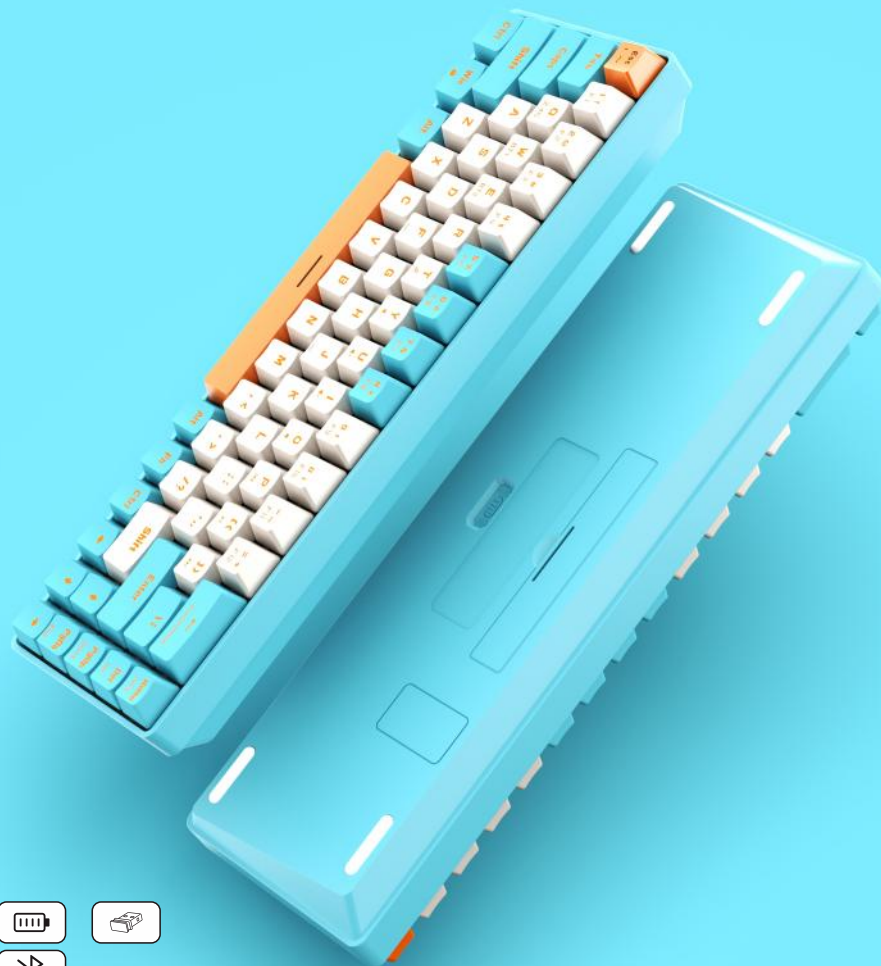

Product color display:

Mechanical Keyboard

- ▶ Model:BO-MK45
Mechanical Keyboard
Dimension:312*102*38mm
Connection Type:2.4GHz + BT
Keys:68keys
Battery Type:2*AAA Alkaline battery

- ▶ Product color display: