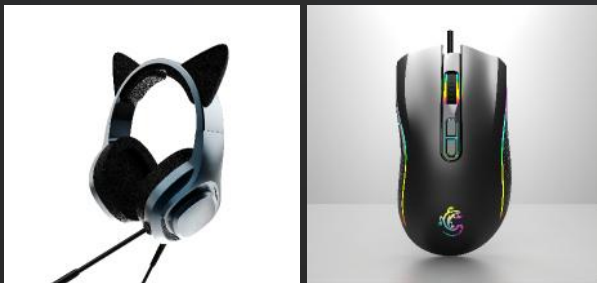

Keyboard Dimension:430*142*21mm

Mouse Dimension:116*64*28mm

▶ Product color display:

Wireless Keyboard & Mouse Combo

▶ Model:BO-C07

Wireless Keyboard and Mouse Set
Keyboard Dimension:438*130*24mm
Mouse Dimension:106*59*35mm

▶ Product color display:

4-in-one Combo

- ▶ Model:BO-GC200
- 4-in-1 Gaming Combo
- Package Contents
- Gaming keyboard
- Gaming mouse
- Gaming headphone
- Gaming mousepad
- ▶ Product color display:

4-in-one Combo