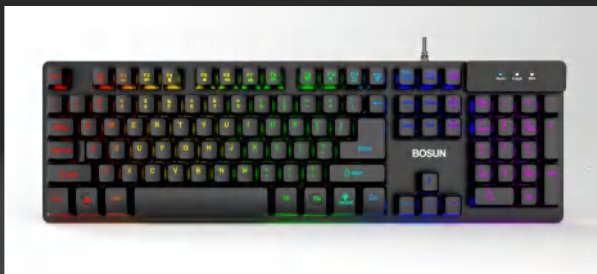

4-in-one Combo

- Model:BO-GC210
- 4-in-1 Gaming Combo
- Package Contents
- Gaming keyboard
- Gaming mouse
- Gaming headphone
- Gaming mousepad
- Product color display: