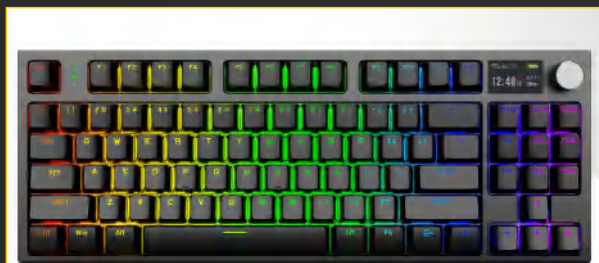

Mechanical Keyboard

Model:BO-MK85

Ultra-Slim Mechanical Keyboard

Dimension:433*128.6*27mm

Connection Type:Wired+2.4GHz+BT

Keys:110keys/84keys

Product color display:

Mechanical Keyboard

Model:BO-MK54

Mechanical Keyboard

Dimension:365*138*40mm

Connection Type:Wired+2.4GHz+BT

Keys:87keys+LCD Display+ Knob

Product color display:

Mechanical Keyboard

- ▶ Model:BO-MK13
Mechanical Keyboard
Dimension:441*150*35mm
Interface Type:Wired
Keys:104 + 6 multimedia keys
Material :Aluminum body and Plastic keys

▶ Product color display:

Gaming Mouse

▶ Model:BO-GM357

Illuminated Gaming Mouse

Dimension:124*68*40mm

Button:7 buttons

Colour:Black

▶ Product color display: