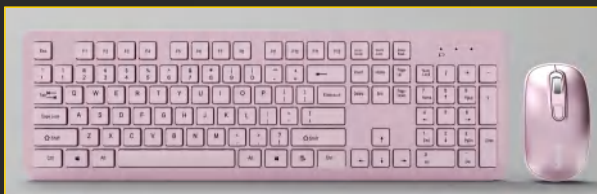

▶ Model:BO-C06

Wireless Keyboard and Mouse Set

Keyboard Dimension:445*140*26mm

Mouse Dimension:106*60*40mm

Colors:Silver/Black/Pink

▶ Product color display:

Wireless Keyboard & Mouse Combo

▶ Model:BO-C13