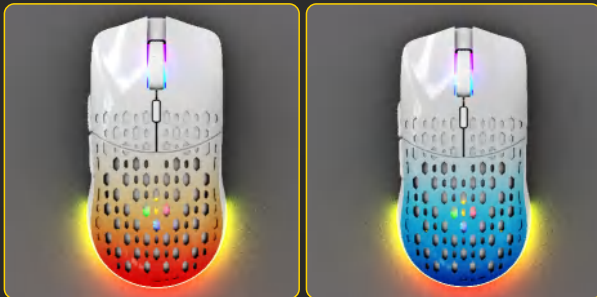

Gaming Mouse

➤ Model:BO-GM877

Illuminated Gaming Mouse

Dimension:127*66*43mm

Button:6 buttons

➤ Product color display: