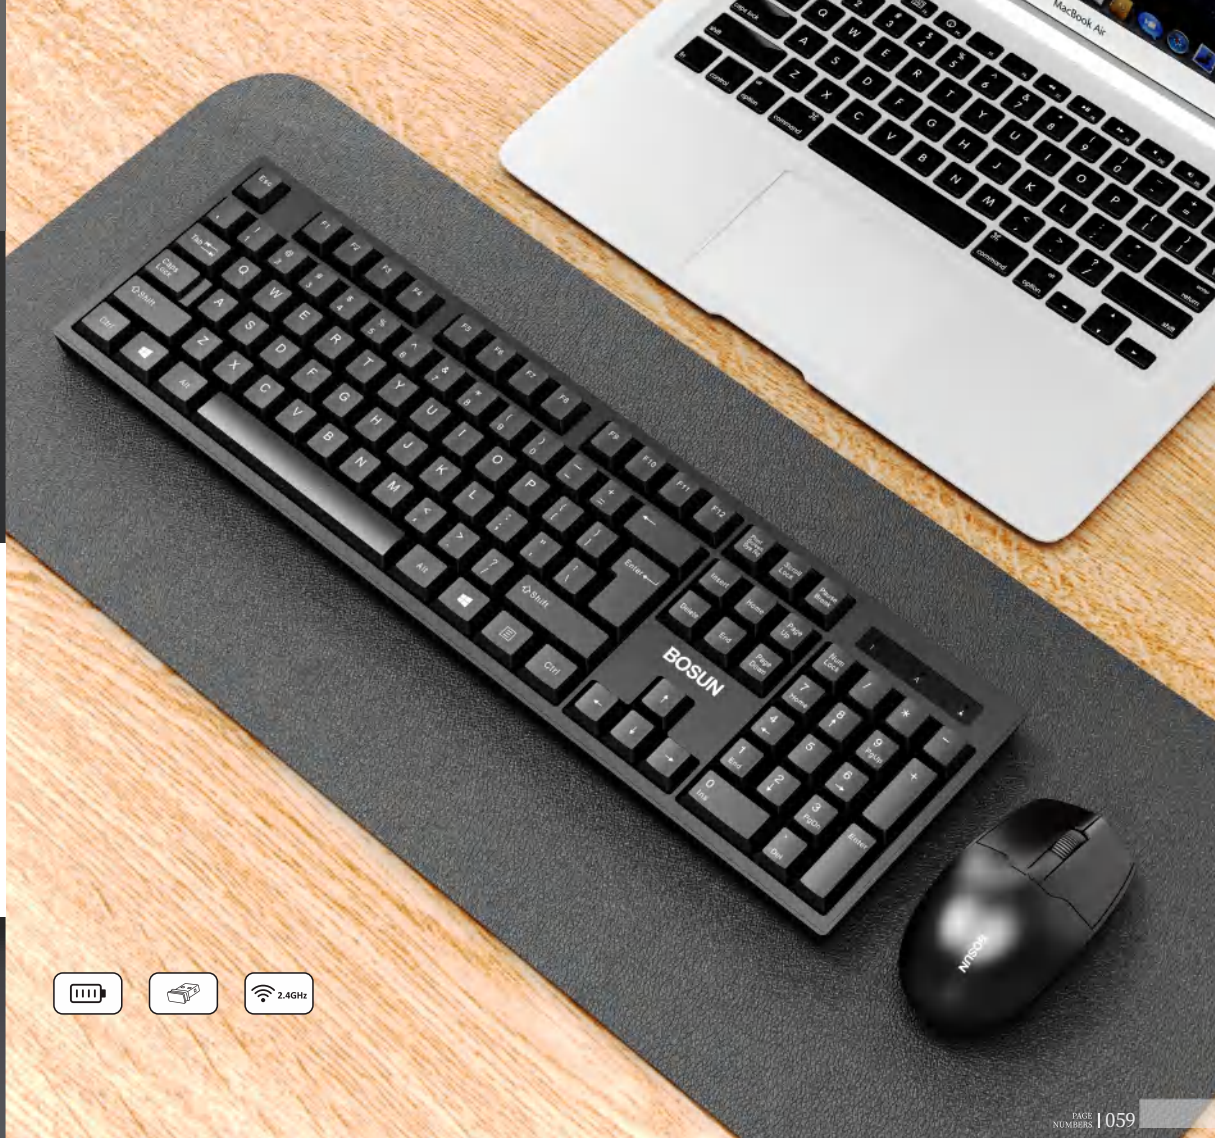

Wireless Keyboard & Mouse Combo

▶ Model:BO-C13

Wireless Keyboard and Mouse Set
Keyboard Dimension:435*129*22mm
Mouse Dimension:112*60*38mm

▶ Product color display: