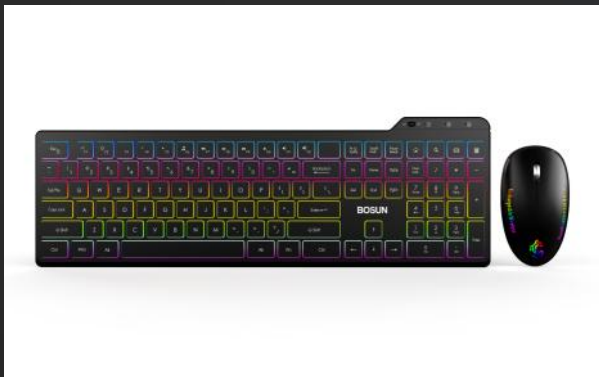

Wireless Keyboard & Mouse Combo

▶ Model:BO-C08

High-end Silent Office Combo (Backlit optional)

Keyboard Dimension:430*142*21mm

Mouse Dimension:116*64*28mm

▶ Product color display: