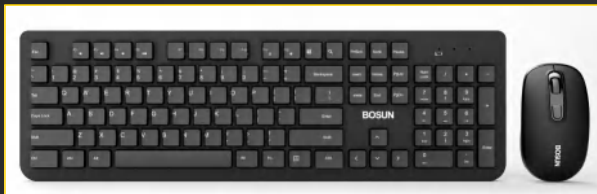

▶ Model:BO-C06

Wireless Keyboard and Mouse Set

Keyboard Dimension:445*140*26mm

Mouse Dimension:106*60*40mm

Colors:Silver/Black/Pink

▶ Product color display:

Wireless Keyboard & Mouse Combo

▶ Model:BO-C13