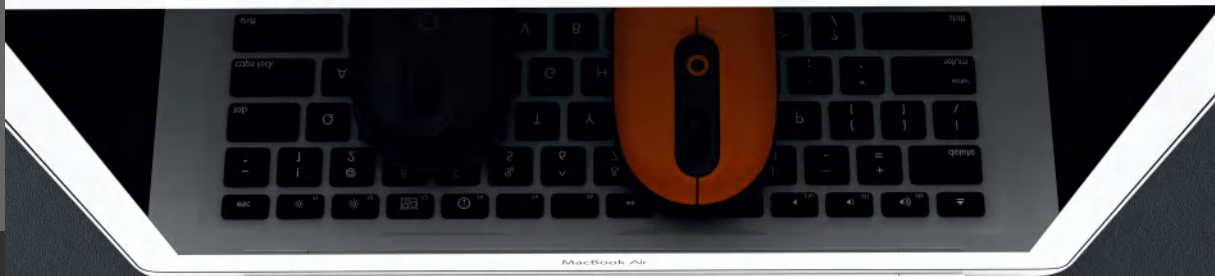

➤ Model:BO-M626

4D Wireless Mouse

Dimension:110*60*25mm

Connection Type:2.4GHz/BT/2.4GHz+BT

Battery Type:1*AA Battery/Rechargeable Battery

➤ Product color display:

Wireless Mouse

➤ Model:BO-M629
3D Wireless Mouse
Dimension:103*61*38.5mm
Connection type:2.4G
Supply by 1*AA battery