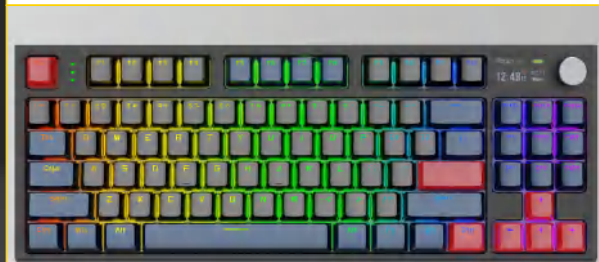

Mechanical Keyboard

Model:BO-MK85

Ultra-Slim Mechanical Keyboard

Dimension:433*128.6*27mm

Connection Type:Wired+2.4GHz+BT

Keys:110keys/84keys

Product color display:

Mechanical Keyboard

Model:BO-MK54

Mechanical Keyboard

Dimension:365*138*40mm

Connection Type:Wired+2.4GHz+BT

Keys:87keys+LCD Display+ Knob

Product color display:

Mechanical Keyboard

- ▶ Model:BO-MK13
Mechanical Keyboard
Dimension:441*150*35mm
Interface Type:Wired
Keys:104 + 6 multimedia keys
Material :Aluminum body and Plastic keys

▶ Product color display:

Gaming Mouse

▶ Model:BO-GM357

Illuminated Gaming Mouse

Dimension:124*68*40mm

Button:7 buttons

Colour:Black

▶ Product color display:

Gaming Mouse

➤ Model:BO-GM352

Illuminated Gaming Mouse

Dimension:126*65*40mm

Button:7 buttons

Removable cap design,2 caps,one classical

Design & one "Skull" design

➤ Product color display: