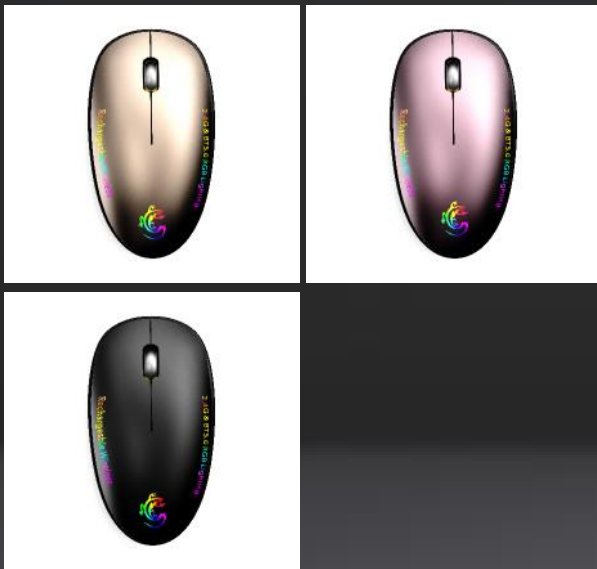

Wireless Mouse

➤ Model:BO-M625

6D Wireless Mouse

Dimension:110*65*40mm

Connection Type:2.4GHz/BT/2.4GHz+BT

Battery Type:Rechargeable Battery

➤ Product color display:

Wireless Mouse

➤ Model:BO-M626

4D Wireless Mouse

Dimension:110*60*25mm

Connection Type:2.4GHz/BT/2.4GHz+BT

Battery Type:1*AA Battery/Rechargeable Battery

➤ Product color display:

Wireless Mouse

➤ Model:BO-M629
3D Wireless Mouse
Dimension:103*61*38.5mm
Connection type:2.4G
Supply by 1*AA battery

➤ Product color display:

Wireless Mouse

➤ Model:BO-M631

4D Wireless Mouse

Dimension:110*60*25mm

Connection Type:2.4GHz/BT/2.4GHz+BT

Battery Type:1*AA Battery/Rechargeable Battery

➤ Product color display:

Wireless Mouse

➤ Model:BO-M618
3D Wireless Mouse(Backlit Optional)
Dimenson:116*64*28mm
Connection Type:2.4GHz/BT/2.4GHz+BT
Battery Type:1*AA Battery/Rechargeable Battery

➤ Product color display:

Wireless Keyboard & Mouse Combo