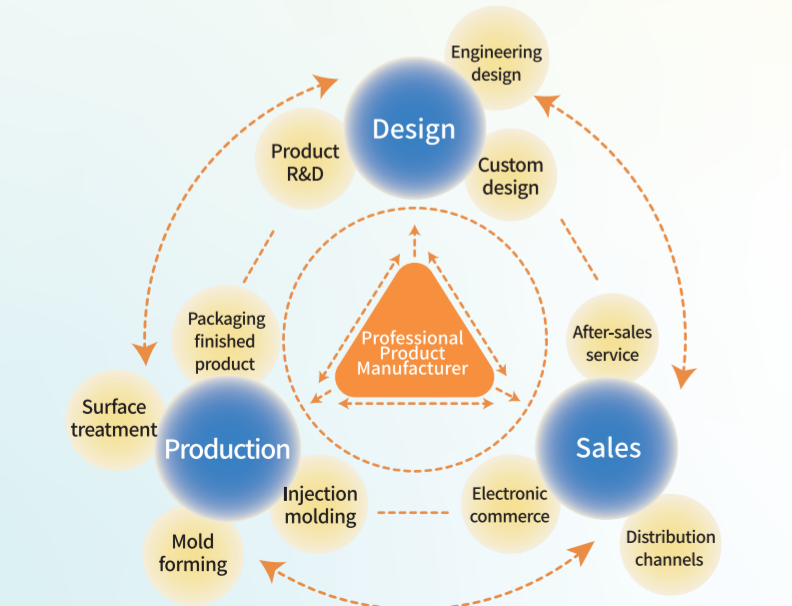

关于我们 ABOUT US

深圳市旭声科技有限公司成立于2020年,总部位于深圳市宝安区,是一家集3C数码产品研发、设计、生产、销售为一体的专业产品制造商。 Shenzhen Xusheng Technology Co., Ltd. was established in 2020, headquartered in Shenzhen. It is a professional product manufacturer that integrates the R&D, design, production, and sales of 3C digital products.

公司具备强大的设计研发、模具成型、注塑加工、表面工艺处理、产品组装、包装成品等综合能力,可为客户提供OEM和ODM定制服务。

We have strong integrated capabilities in design and development, mold forming, injection molding, surface treatment, product assembly, and packaging finished products, can provide customers with OEM and ODM customization services.

支持OEM/ODM服务 SUPPORT OEM/ODM SERVICE

40+ Research and Development team 研发团队
300+ Manufacturing team 生产团队
500,000+ Monthly capacity 月产能
1,000,000+ Target monthly capacity 目标月产能

合作品牌
COOPERATIVE BRAND

EA110

Bluetooth 5.4
24 hours play time
13mm Driver Unit

OPTIONAL COLORS

TA100

Bluetooth 5.4
24 hours play time
13mm Driver Unit

OPTIONAL COLORS

TWS Earphones

TG101

Bluetooth 5.4
18 hours play time
13mm Driver Unit

OPTIONAL COLORS

TA240

Bluetooth 5.4
24 hours play time
10mm Driver Unit

OPTIONAL COLORS

TWS Earphones

EA230

Bluetooth 5.4
24 hours play time
13mm Driver Unit

OPTIONAL COLORS

EA230p

Bluetooth 5.4
24 hours play time
13mm Driver Unit

OPTIONAL COLORS

TWS Earphones

TA230

Bluetooth 5.3
24 hours play time
13mm Driver Unit
Active Noise Cancellation

OPTIONAL COLORS

TWS Earphones

TA410

Bluetooth 5.4
24 hours play time
10mm Driver Unit

OPTIONAL COLORS

OWS Earphones

EA420

Bluetooth 5.4
24 hours play time
12mm Driver Unit
AI function

OPTIONAL COLORS

EA400

Bluetooth 5.4
24 hours play time
13mm Driver Unit

OPTIONAL COLORS

OWS Earphones

EA360

Bluetooth 5.4
28 hours play time
13mm Driver Unit
AI function

OPTIONAL COLORS

EA370

Bluetooth 5.4
28 hours play time
13.6mm Driver Unit

OPTIONAL COLORS

OWS Earphones

TA320

Bluetooth 5.4
28 hours play time
14.2mm Driver Unit

OPTIONAL COLORS

EA370

Bluetooth 5.4
30 hours play time
14.2mm Driver Unit

OPTIONAL COLORS

OWS Earphones

EH150p

Bluetooth 5.4
35 hours play time
40mm Driver Unit
Active Noise Cancellation
Foldable Design

OPTIONAL COLORS

EB310

Bluetooth 5.4
30 hours play time
40mm Driver Unit

OPTIONAL COLORS

Headset