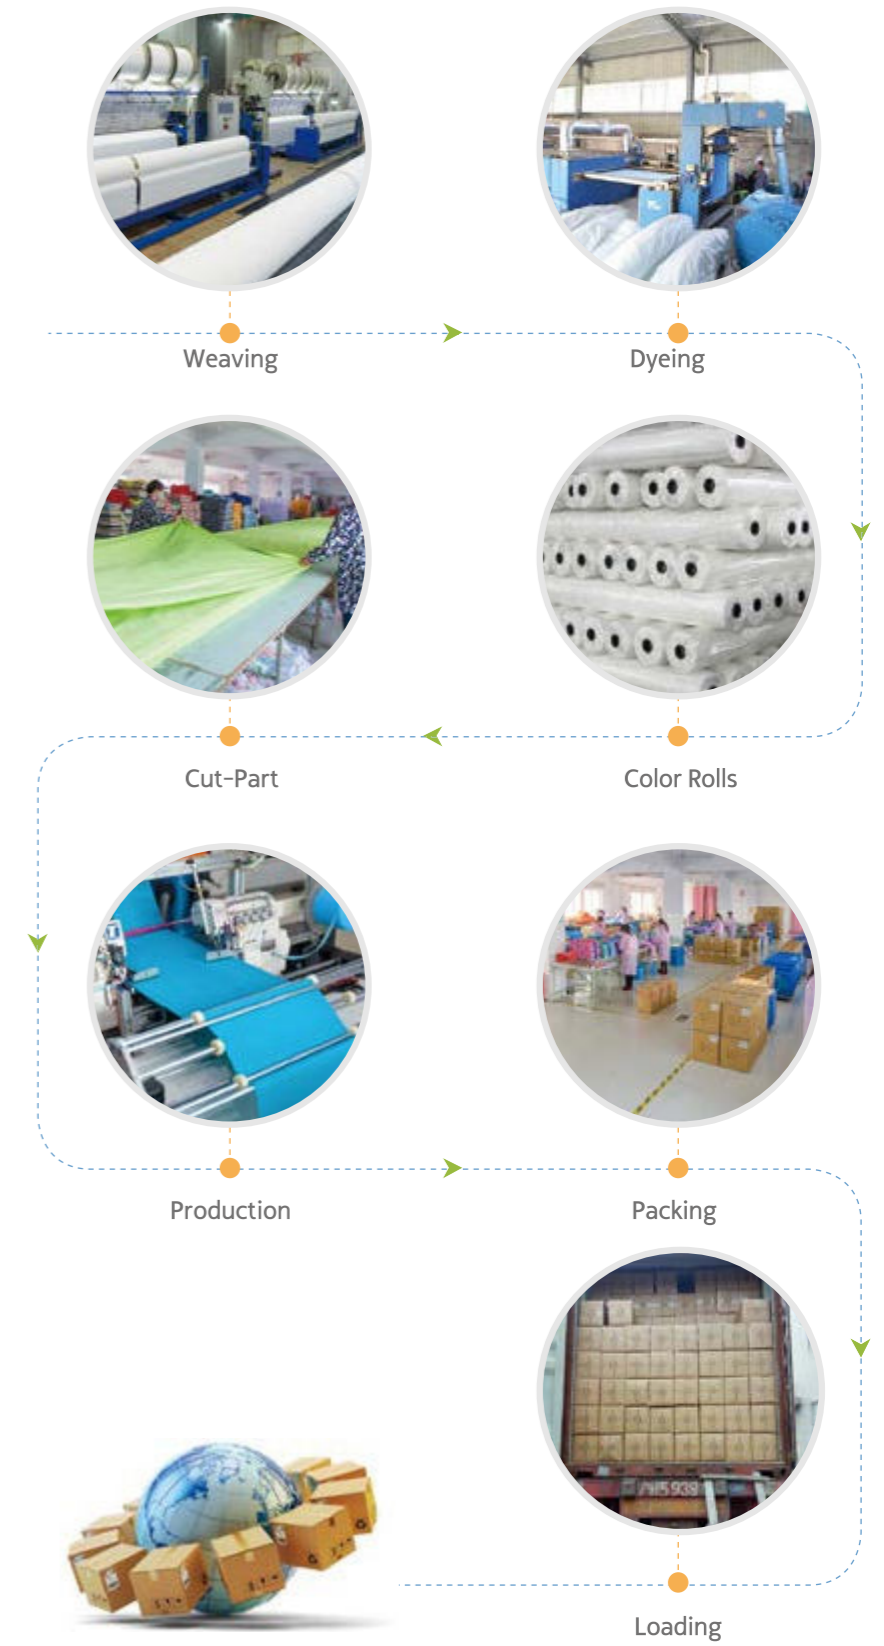

MOONSTAR-TEXTILE MAKES YOUR LIFE MORE CLEANER

星月用品、洁净生活