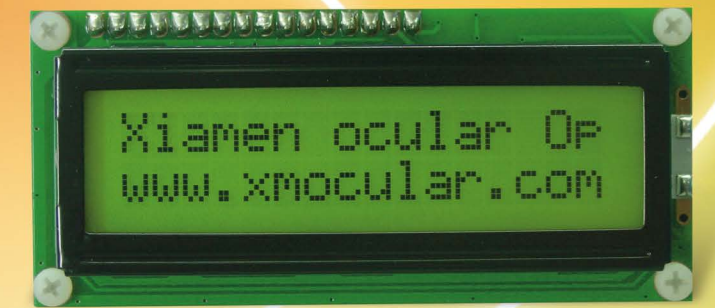

Our new production line means twice as many LCMs

COB LCD module

COG LCD module

Standard character LCD modules
 • 4 x 1 to 40 x 4 types available
 • Customizable

- Applications:**
- Telecommunications
 - Automotive electronics
 - Security equipment
 - Unmanned aerial vehicles
 - 3D printing
 - Smart home electronics
 - Medical equipment
 - Meters
 - POS machines

PMOLED display module

VATN alphanumeric LCD module

Standard character LCD modules
 • 4 x 1 to 40 x 4 types available
 • Customizable

- 800,000 LCMs and 35,000m² of LCD panels produced monthly
- Over 1,000 customizable displays in our catalog
- 80% of materials sourced from overseas suppliers
- New modules created every week
- All items meet RoHS guidelines
- ISO 9001:2008- and ISO/TS 16949:2009-certified
- Clients in the US, Europe, Australia and Southeast Asia