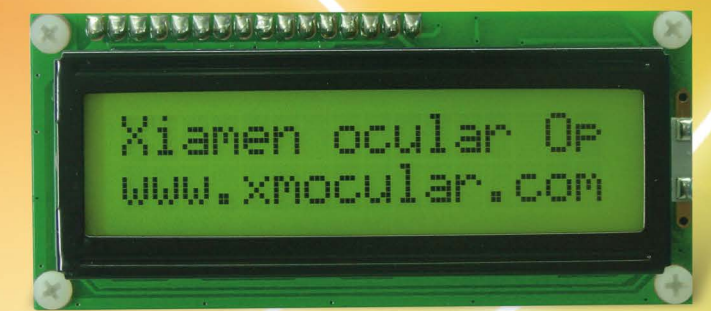

Standard character LCD modules
• 4 x 1 to 40 x 4 types available
• Customizable

1. **Applications:**
2. Telecommunications
   - Automotive electronics
   - Security equipment
   - Unmanned aerial vehicles
   - 3D printing
   - Smart home electronics
   - Medical equipment
   - Meters
   - POS machines