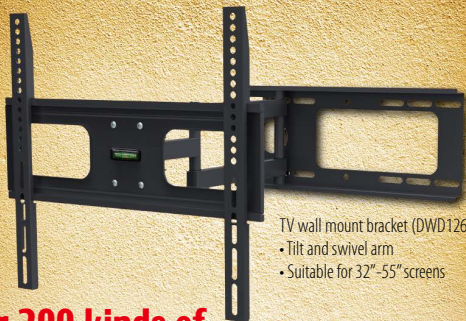

INQUIRE NOW

TV wall mount bracket (DWD1267)

- Tilt and swivel arm
- Suitable for 32"-55" screens

Over 200 kinds of TV wall mounts to choose from

- Making TV wall mounts, desk mounts, ceiling mounts and DVD player stands since 2007
- 3 new items every month
- 90% of clients place repeat orders