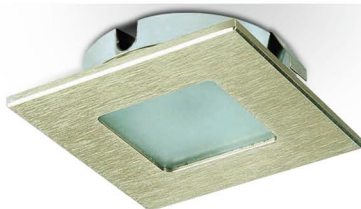

PLD160
2.5W LED downlight