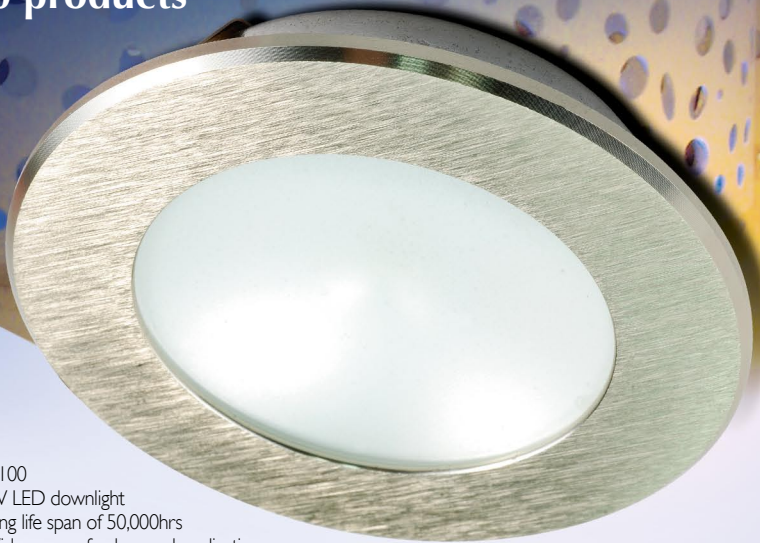

Elegant and versatile LED interior lights

Choose from over 6,000 products

PLD1061-39
1.2W flexible LED display light

- PLD100
2.5W LED downlight
- Long life span of 50,000hrs
 - Wide range of colors and applications
 - High-power white, and dual-color and tri-color RGB mix lights
 - Low heat generation and high lumen output
 - Low energy consumption • Reduced lamp size
 - No UV radiation

PLD12
2.5W LED spotlight

High-power white and RGB color-mixing functions

Our Xplendid-series LED lights, such as the downlight featured here, can be installed in almost any interior space, including in cabinets, shelves, drawers, wardrobes and recessed areas, on ceilings and columns, and more. Xplendid lights all have high-power LED white and color-blending functions to create just the right ambience for your customers. And they're sure to be enchanted by the simple and elegant forms of these products.