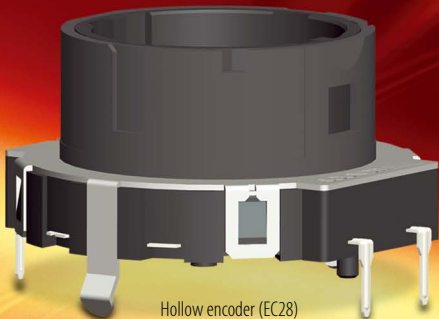

Serving famous brands like Microsoft, Samsung and Philips since 1991

Hollow encoder (EC28)

Having been producing electronic components for the past 22 years, we have put together a massive selection for you to choose from. Electronics giants including Microsoft, Samsung, Philips, Panasonic, LG, Sanyo, Behringer, Edifier, Foryou and many others have already benefited from our selection of over 30,000 encoders, potentiometers, switches and more. These buyers also appreciate our innovative technology, which has earned us 65 patents over the years. To source from a supplier ranked as one of the top 10 component makers in mainland China, inquire today.

SOUNDWELL®

Soundwell Electronic Components Co. Ltd

Rm. 5, 11/F, Yen Sheng Centre, 64 Hoi Yuen Rd.,
Kwun Tong, Kowloon, Hong Kong
Tel: (852) 2796 6770 • Fax: (852) 2753 0400

Soundwell Electronic Products (Guangdong) Co. Ltd

Soundwell Industrial Park, Fenghuang Square, Tangxia,
Dongguan, Guangdong 523710, China
Tel: (86-769) 8727 7777, 8685 6888 • Fax: (86-769) 8793 0111/0222
E-mail: soundwell868@soundwell.cn
www.globalsources.com/soundwell.co • www.soundwell.cn • www.soundwell-cn.com