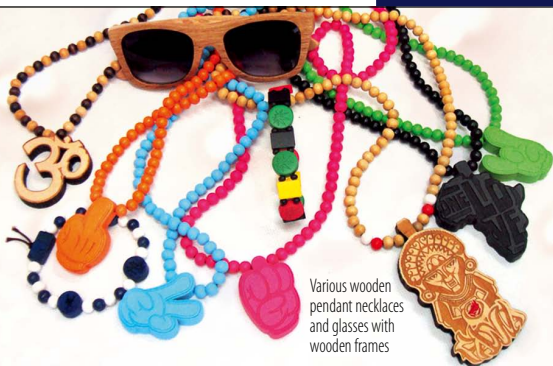

INQUIRE NOW

Various wooden
pendant necklaces
and glasses with
wooden frames

Welcoming volume orders for OEM fashion accessories

- 10 new items monthly
- Custom designs ready within 7 days
- Volume OEM orders handled with the help of 7 partner suppliers