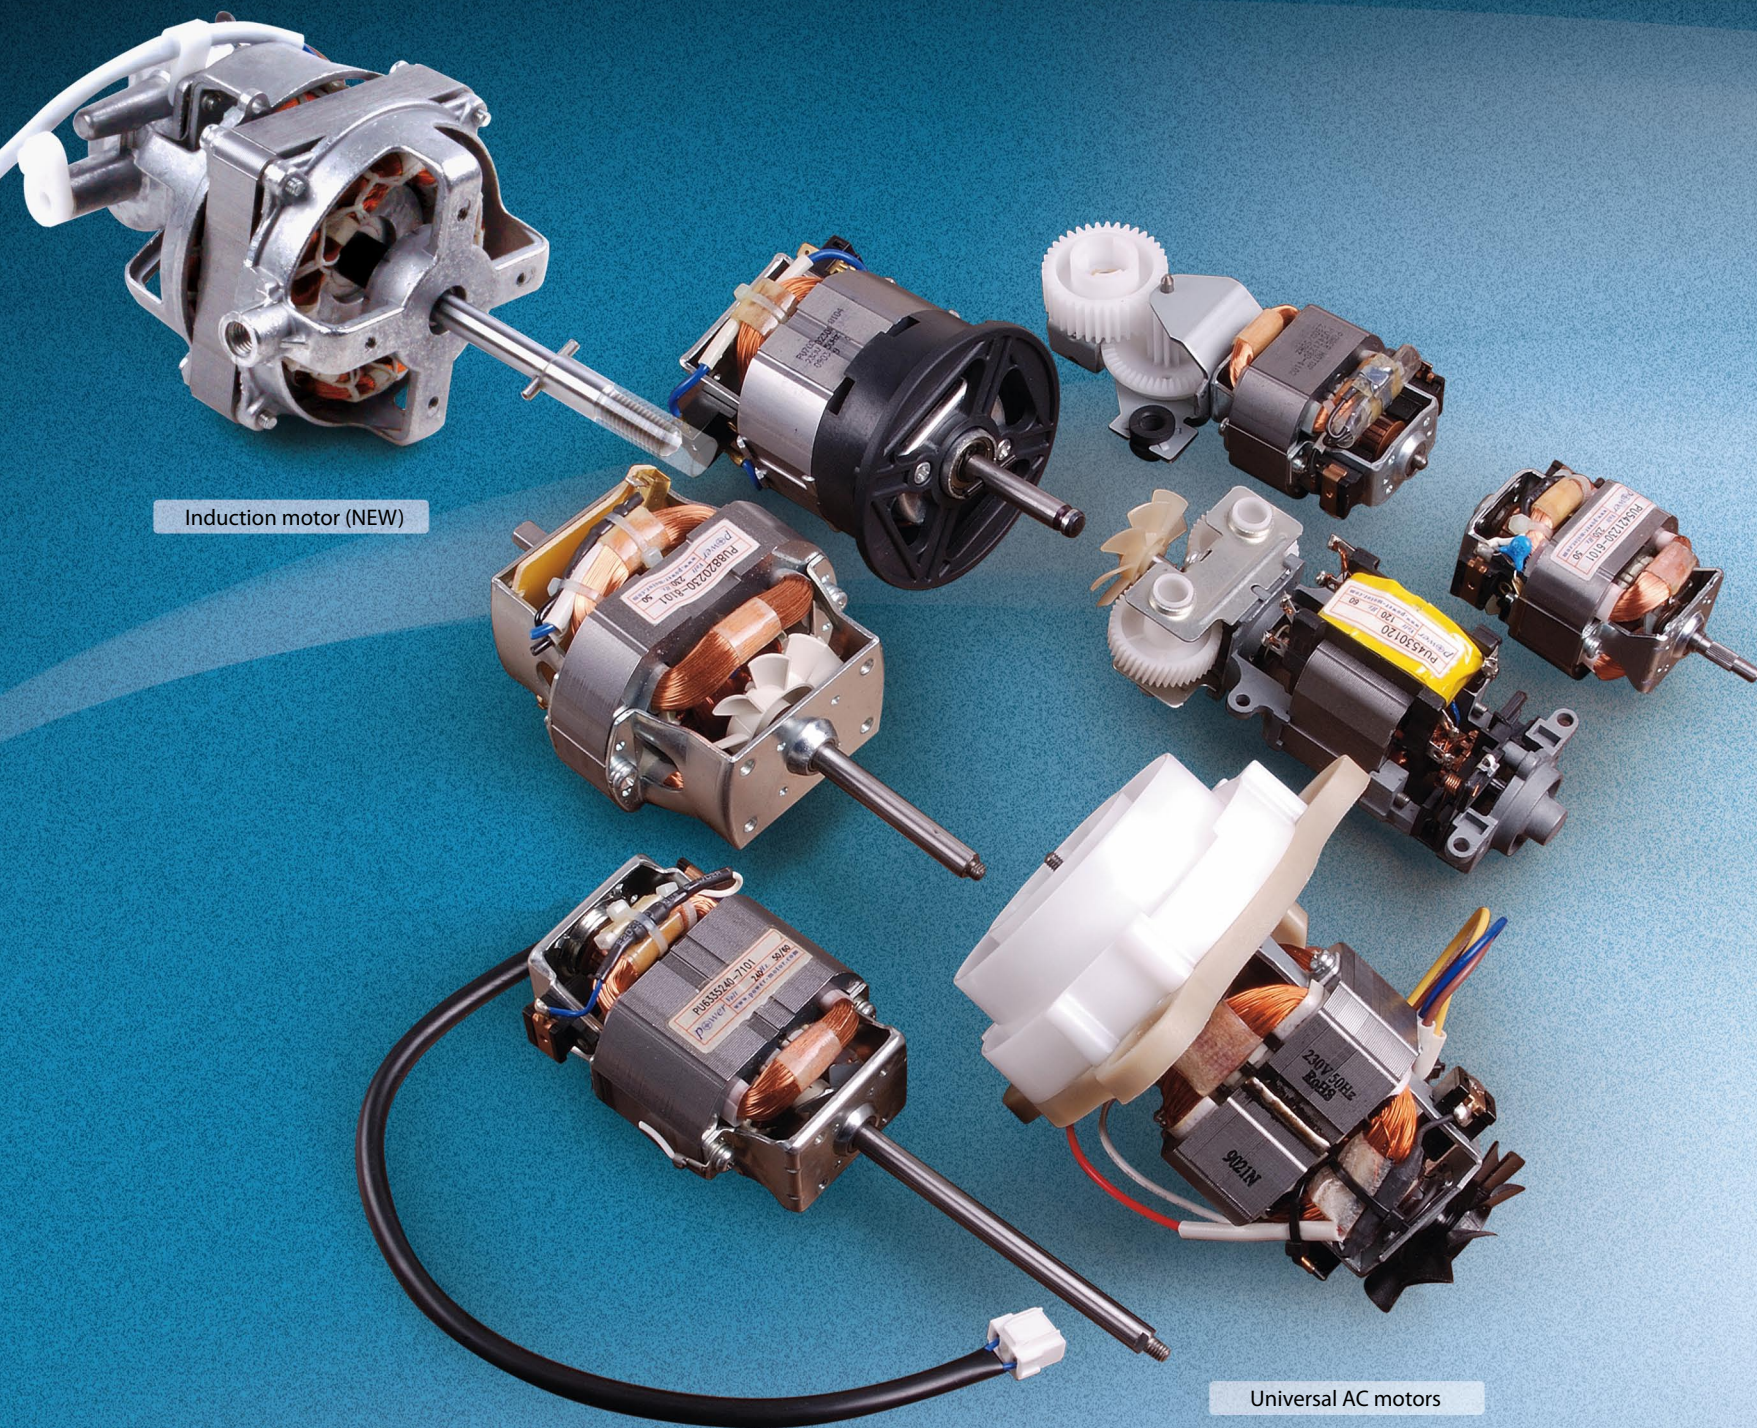

Fortune 500 electronics companies

choose from our range of motors

Induction motor (NEW)